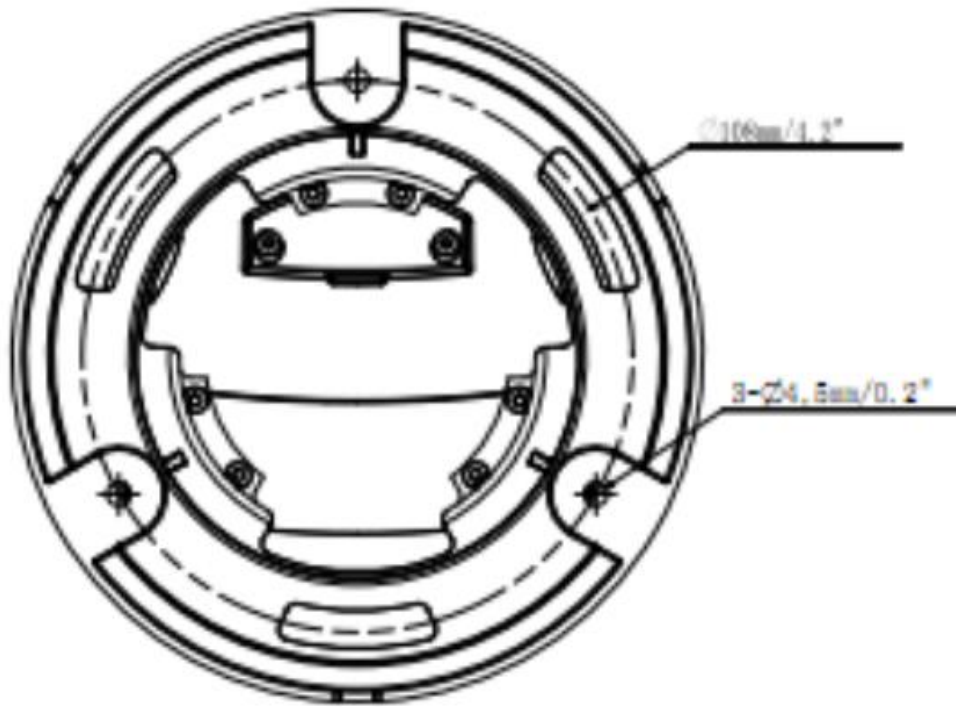

We reserve the right to modify product design and specification without notice and without incurring any obligation

For more information please contact a DSS Sales Representative

Toll Free: 1.888.467.8812 · Fax: 1.609.431.0932 · Email: sales@dss-cctv.com

www.dssdepot.com