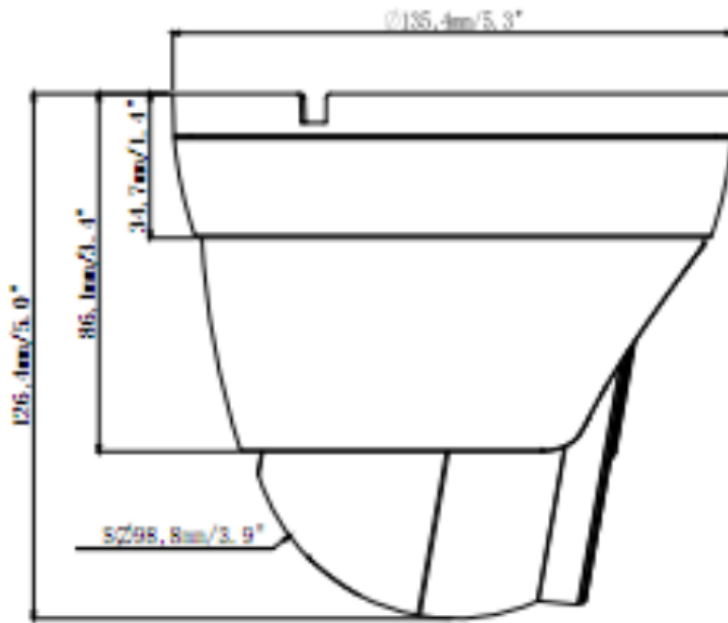

We reserve the right to modify product design and specification without notice and without incurring any obligation

For more information please contact a DSS Sales Representative

Toll Free: 1.888.467.8812 · Fax: 1.609.431.0932 · Email: sales@dss-cctv.com

www.dssdepot.com